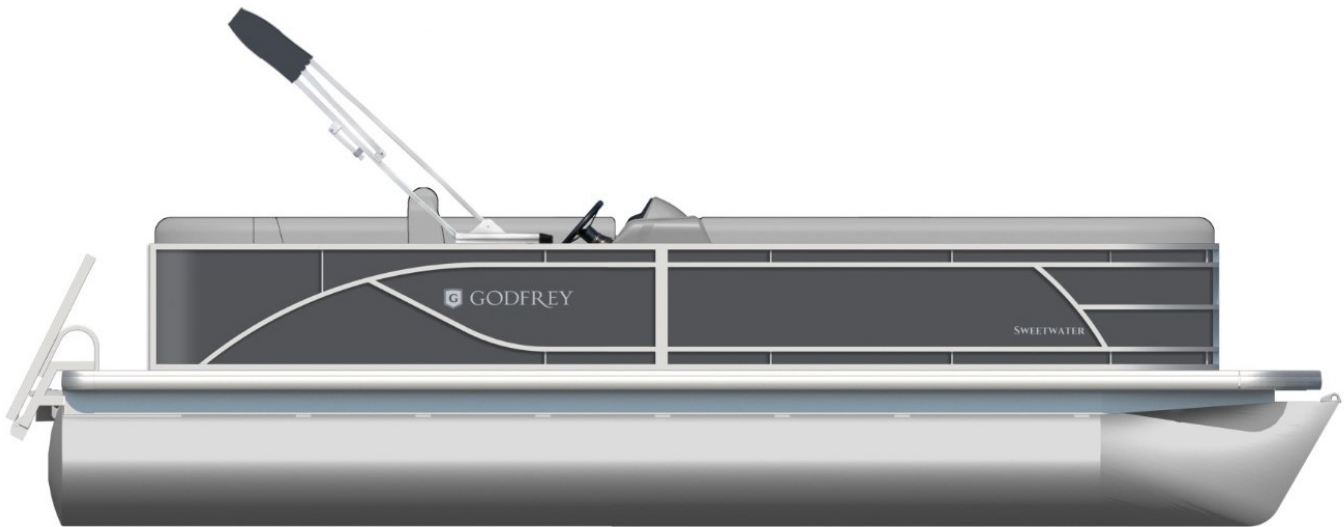

NEW 2024 GODFREY Sweetwater 2086C Tritoon

\$42,987

Description

This unit is on order and will be here soon! Sweetwater Cruise Put down the welcome mat and kick off your shoes, thereâ€™s just something about a Sweetwater Cruise that feels right. Available in 19 to 24-foot lengths with nearly unlimited customization options, youâ€™ll feel right at home while you...

GENERAL INFORMATION

Manufacturer	GODFREY
Model Year	2024
Model Name	Sweetwater 2086C Tritoon
Model Code	Sweetwater 2086C Tritoon
Stock Number	6935
Color	Moonstone
Condition	NEW
Engine	Mercury 115CT outboard