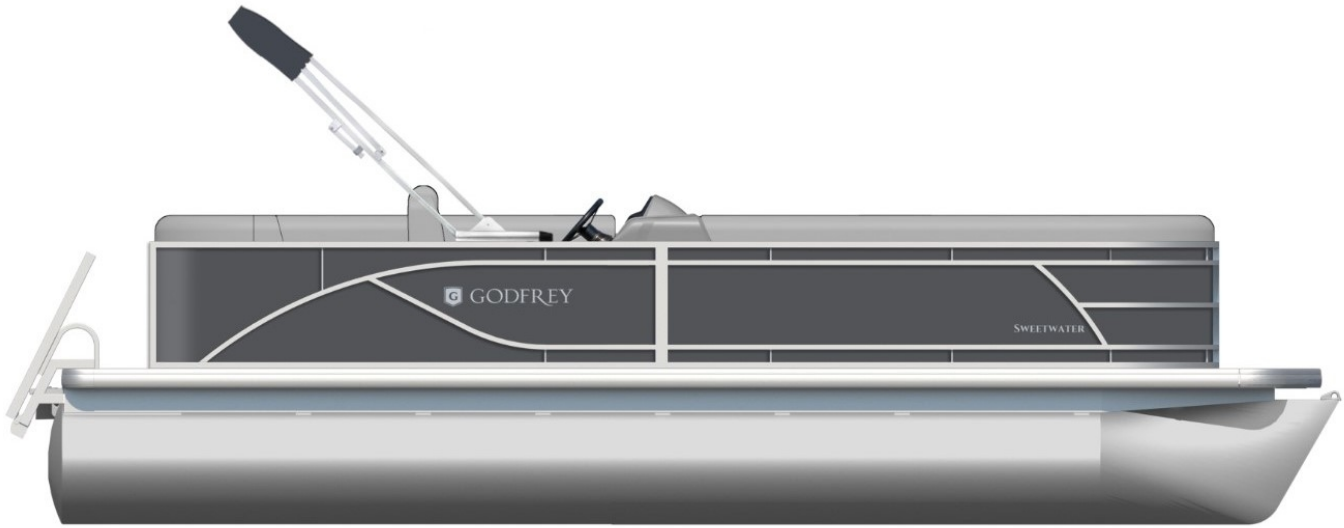

NEW 2024 Godfrey Sweetwater 2086C Tritoon

\$42,987

Description

This unit is on order and will be available soon! Sweetwater Cruise Put down the welcome mat and kick off your shoes, thereâ€™s just something about a Sweetwater Cruise that feels right. Available in 19 to 24-foot lengths with nearly unlimited customization options, youâ€™ll feel right at home whil...

GENERAL INFORMATION

Manufacturer	Godfrey
Model Year	2024
Model Name	Sweetwater 2086C Tritoon
Model Code	Sweetwater 2086C Tritoon
Stock Number	6933
Color	Moonstone
Condition	NEW
Engine	Mercury 115CT outboard