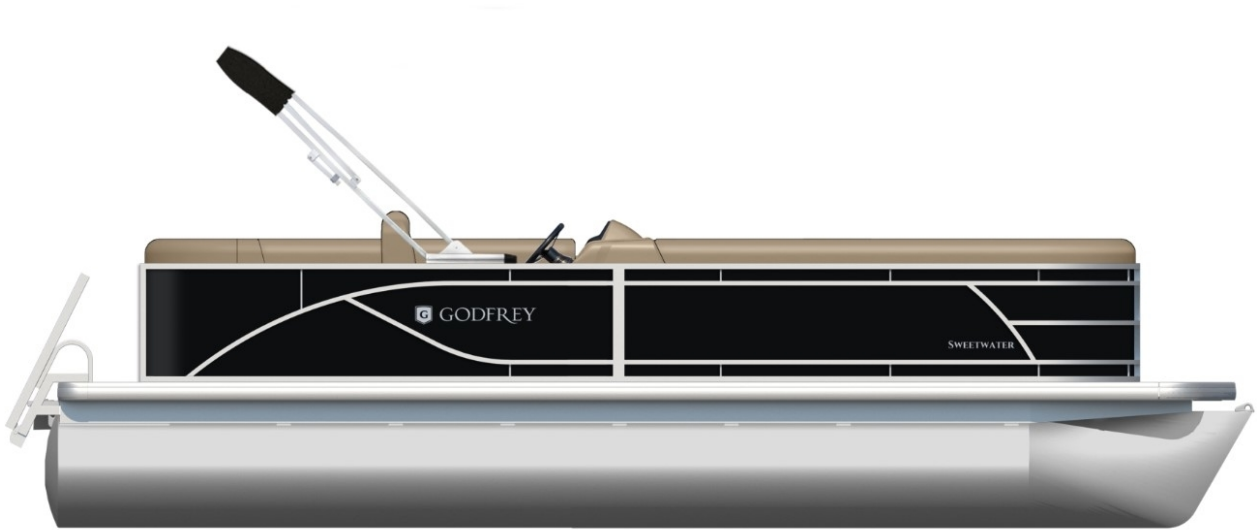

# NEW 2024 Godfrey Sweetwater 2086C Tritoon

\$42,987

## Description

This unit is on order and will be here soon! Sweetwater Cruise Put down the welcome mat and kick off your shoes, there's just something about a Sweetwater Cruise that feels right. Available in 19 to 24-foot lengths with nearly unlimited customization options, you'll feel right at home while you...

## GENERAL INFORMATION

Manufacturer	Godfrey
Model Year	2024
Model Name	Sweetwater 2086C Tritoon
Model Code	Sweetwater 2086C Tritoon
Stock Number	6932
Color	Black
Condition	NEW
Engine	Mercury 115CT outboard