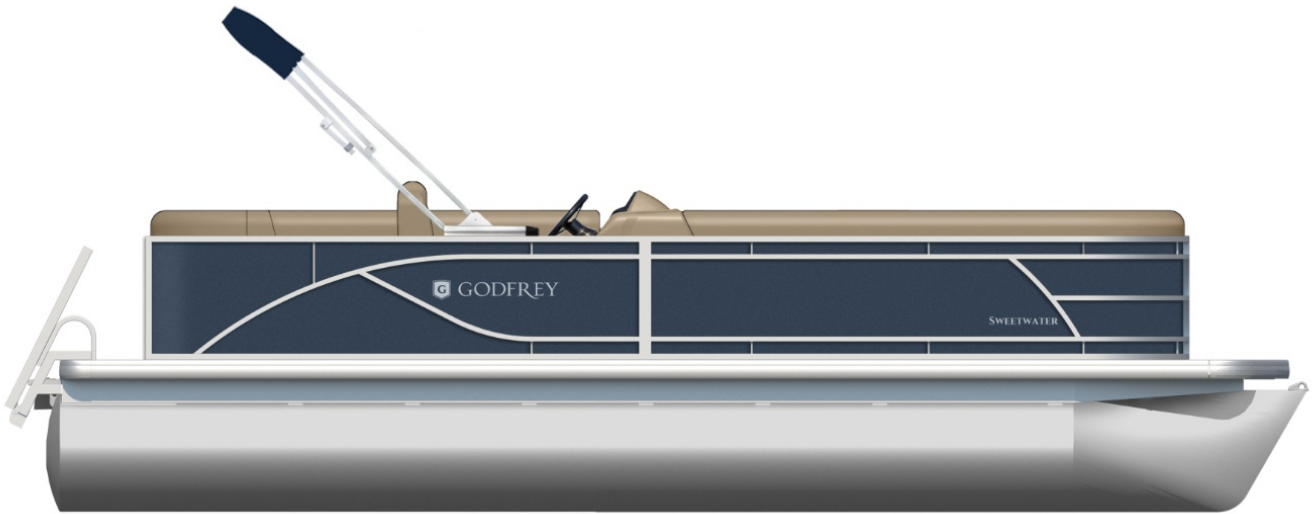

NEW 2024 Godfrey Sweetwater 2086C Tritoon

\$39,987

Description

This unit is on order and will be arriving soon! Sweetwater Cruise Put down the welcome mat and kick off your shoes, thereâ€™s just something about a Sweetwater Cruise that feels right. Available in 19 to 24-foot lengths with nearly unlimited customization options, youâ€™ll feel right at home while...

GENERAL INFORMATION

Manufacturer	Godfrey
Model Year	2024
Model Name	Sweetwater 2086C Tritoon
Model Code	Sweetwater 2086C Tritoon
Stock Number	6930
Color	Pacific Blue
Condition	NEW
Engine	Mercury 115CT outboard